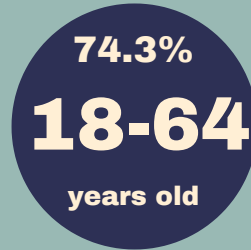

COUNTY OVERVIEW

Population: 6,324

MALE:
3,232 (51.1%)

FEMALE:
3,089 (48.9%)

Rio Blanco Median Age
35.9 years

Colorado Median Age
36.9 years

United States Median Age
38.2 years

2,403 Total households in Rio Blanco County, Colorado

\$57,991 Median household income

\$201k Median property value

-6.19% Decline of employment rate in 2016-2017

Most common job groups:
Construction & Extraction, Office & Administrative, and Management

Most common employment sectors: Mining, Quarrying, & Oil & Gas Extraction, Agriculture, Forestry, Fishing & Hunting, and Educational Services.