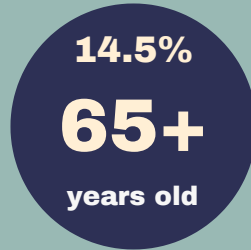

COUNTY OVERVIEW

Population: 6,324

MALE:
3,232 (51.1%)

FEMALE:
3,089 (48.9%)

Rio Blanco Median Age
35.9 years

Colorado Median Age
36.9 years

United States Median Age
38.2 years

2,403 Total households in Rio Blanco County, Colorado

\$57,991 Median household income

\$201k Median property value

-6.19% Decline of employment rate in 2016-2017

Most common job groups:
Construction & Extraction, Office & Administrative, and Management

Most common employment sectors: Mining, Quarrying, & Oil & Gas Extraction, Agriculture, Forestry, Fishing & Hunting, and Educational Services.