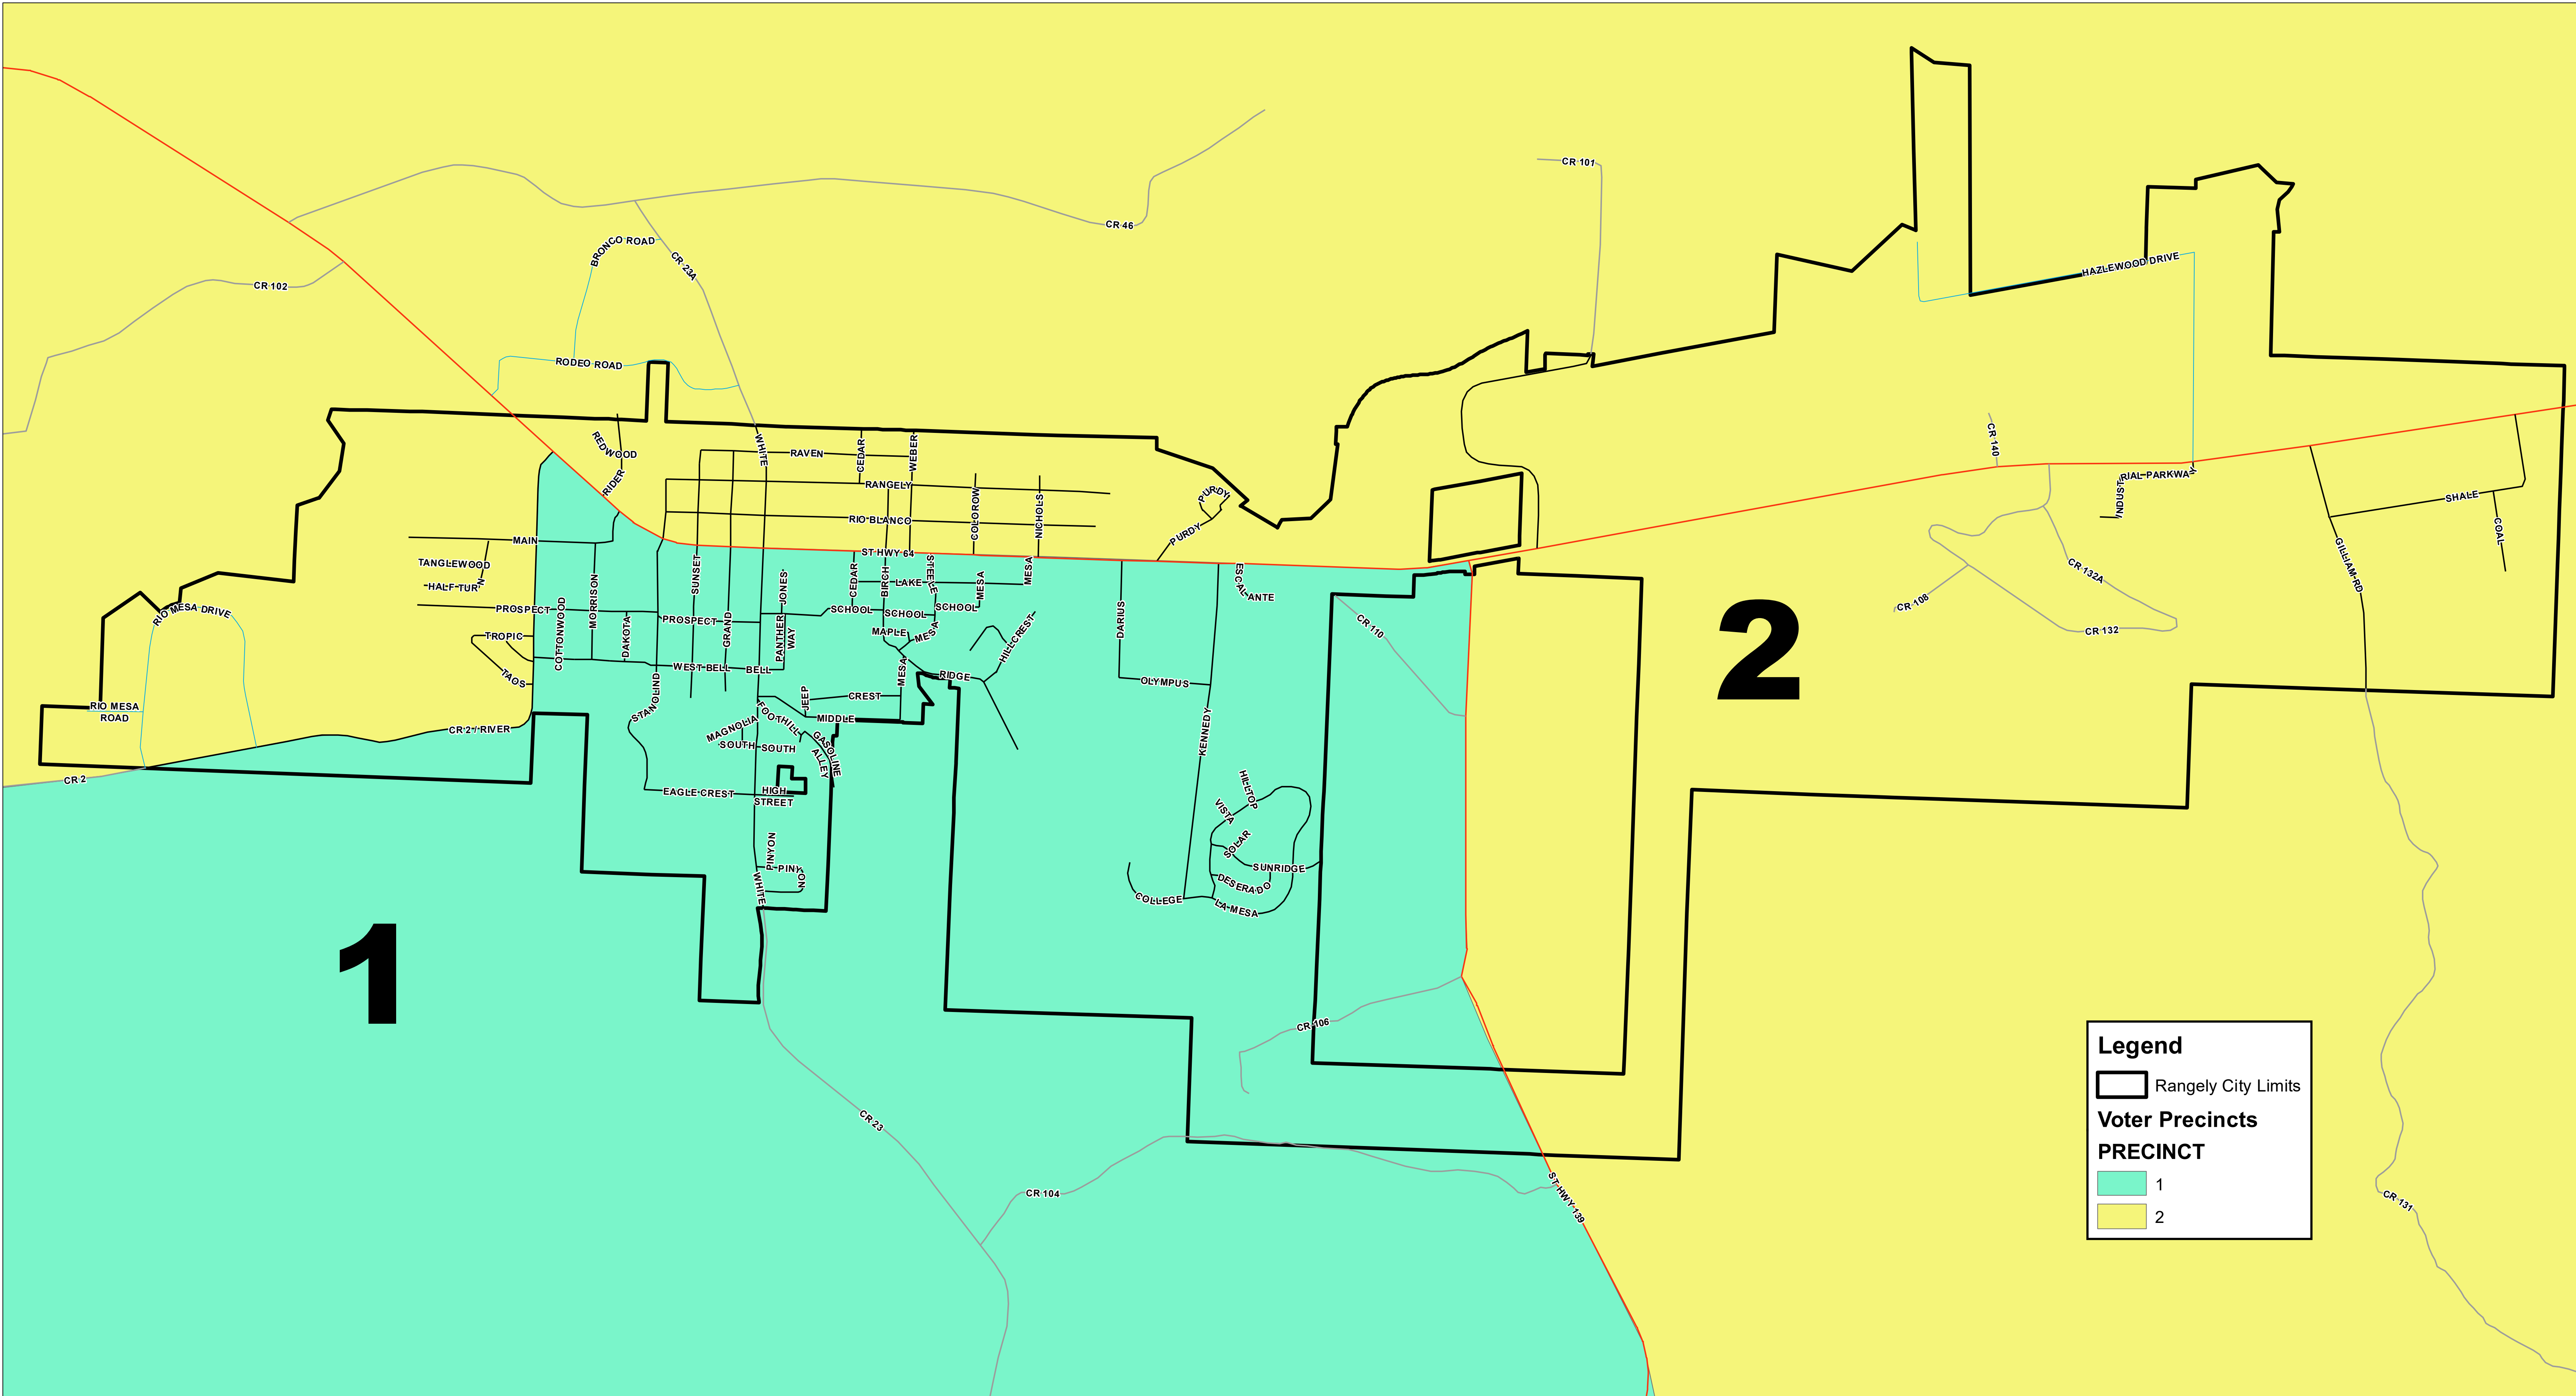

Rio Blanco County, CO

Rangely Area Voter Precincts Map

Legend

- Rangely City Limits
- Voter Precincts**
- PRECINCT**
- 1
- 2

MAP CREATED BY RBC GIS DEPARTMENT ON 2/24/2022

These maps and GIS products are mere representations of the land, features, lines, corners and points shown. These maps and GIS products are not intended to and do not replace actual legal surveys, ownership, legal descriptions and other information contained in official government records. Independent verification of all data contained herein should be obtained by any user of the map or GIS products. Rio Blanco County makes no warranty as to the accuracy of property boundaries, or placement, or location of any map features. Any user of these map or GIS products accepts same AS IS, WITH ALL FAULTS, and assumes all responsibility for the use thereof.