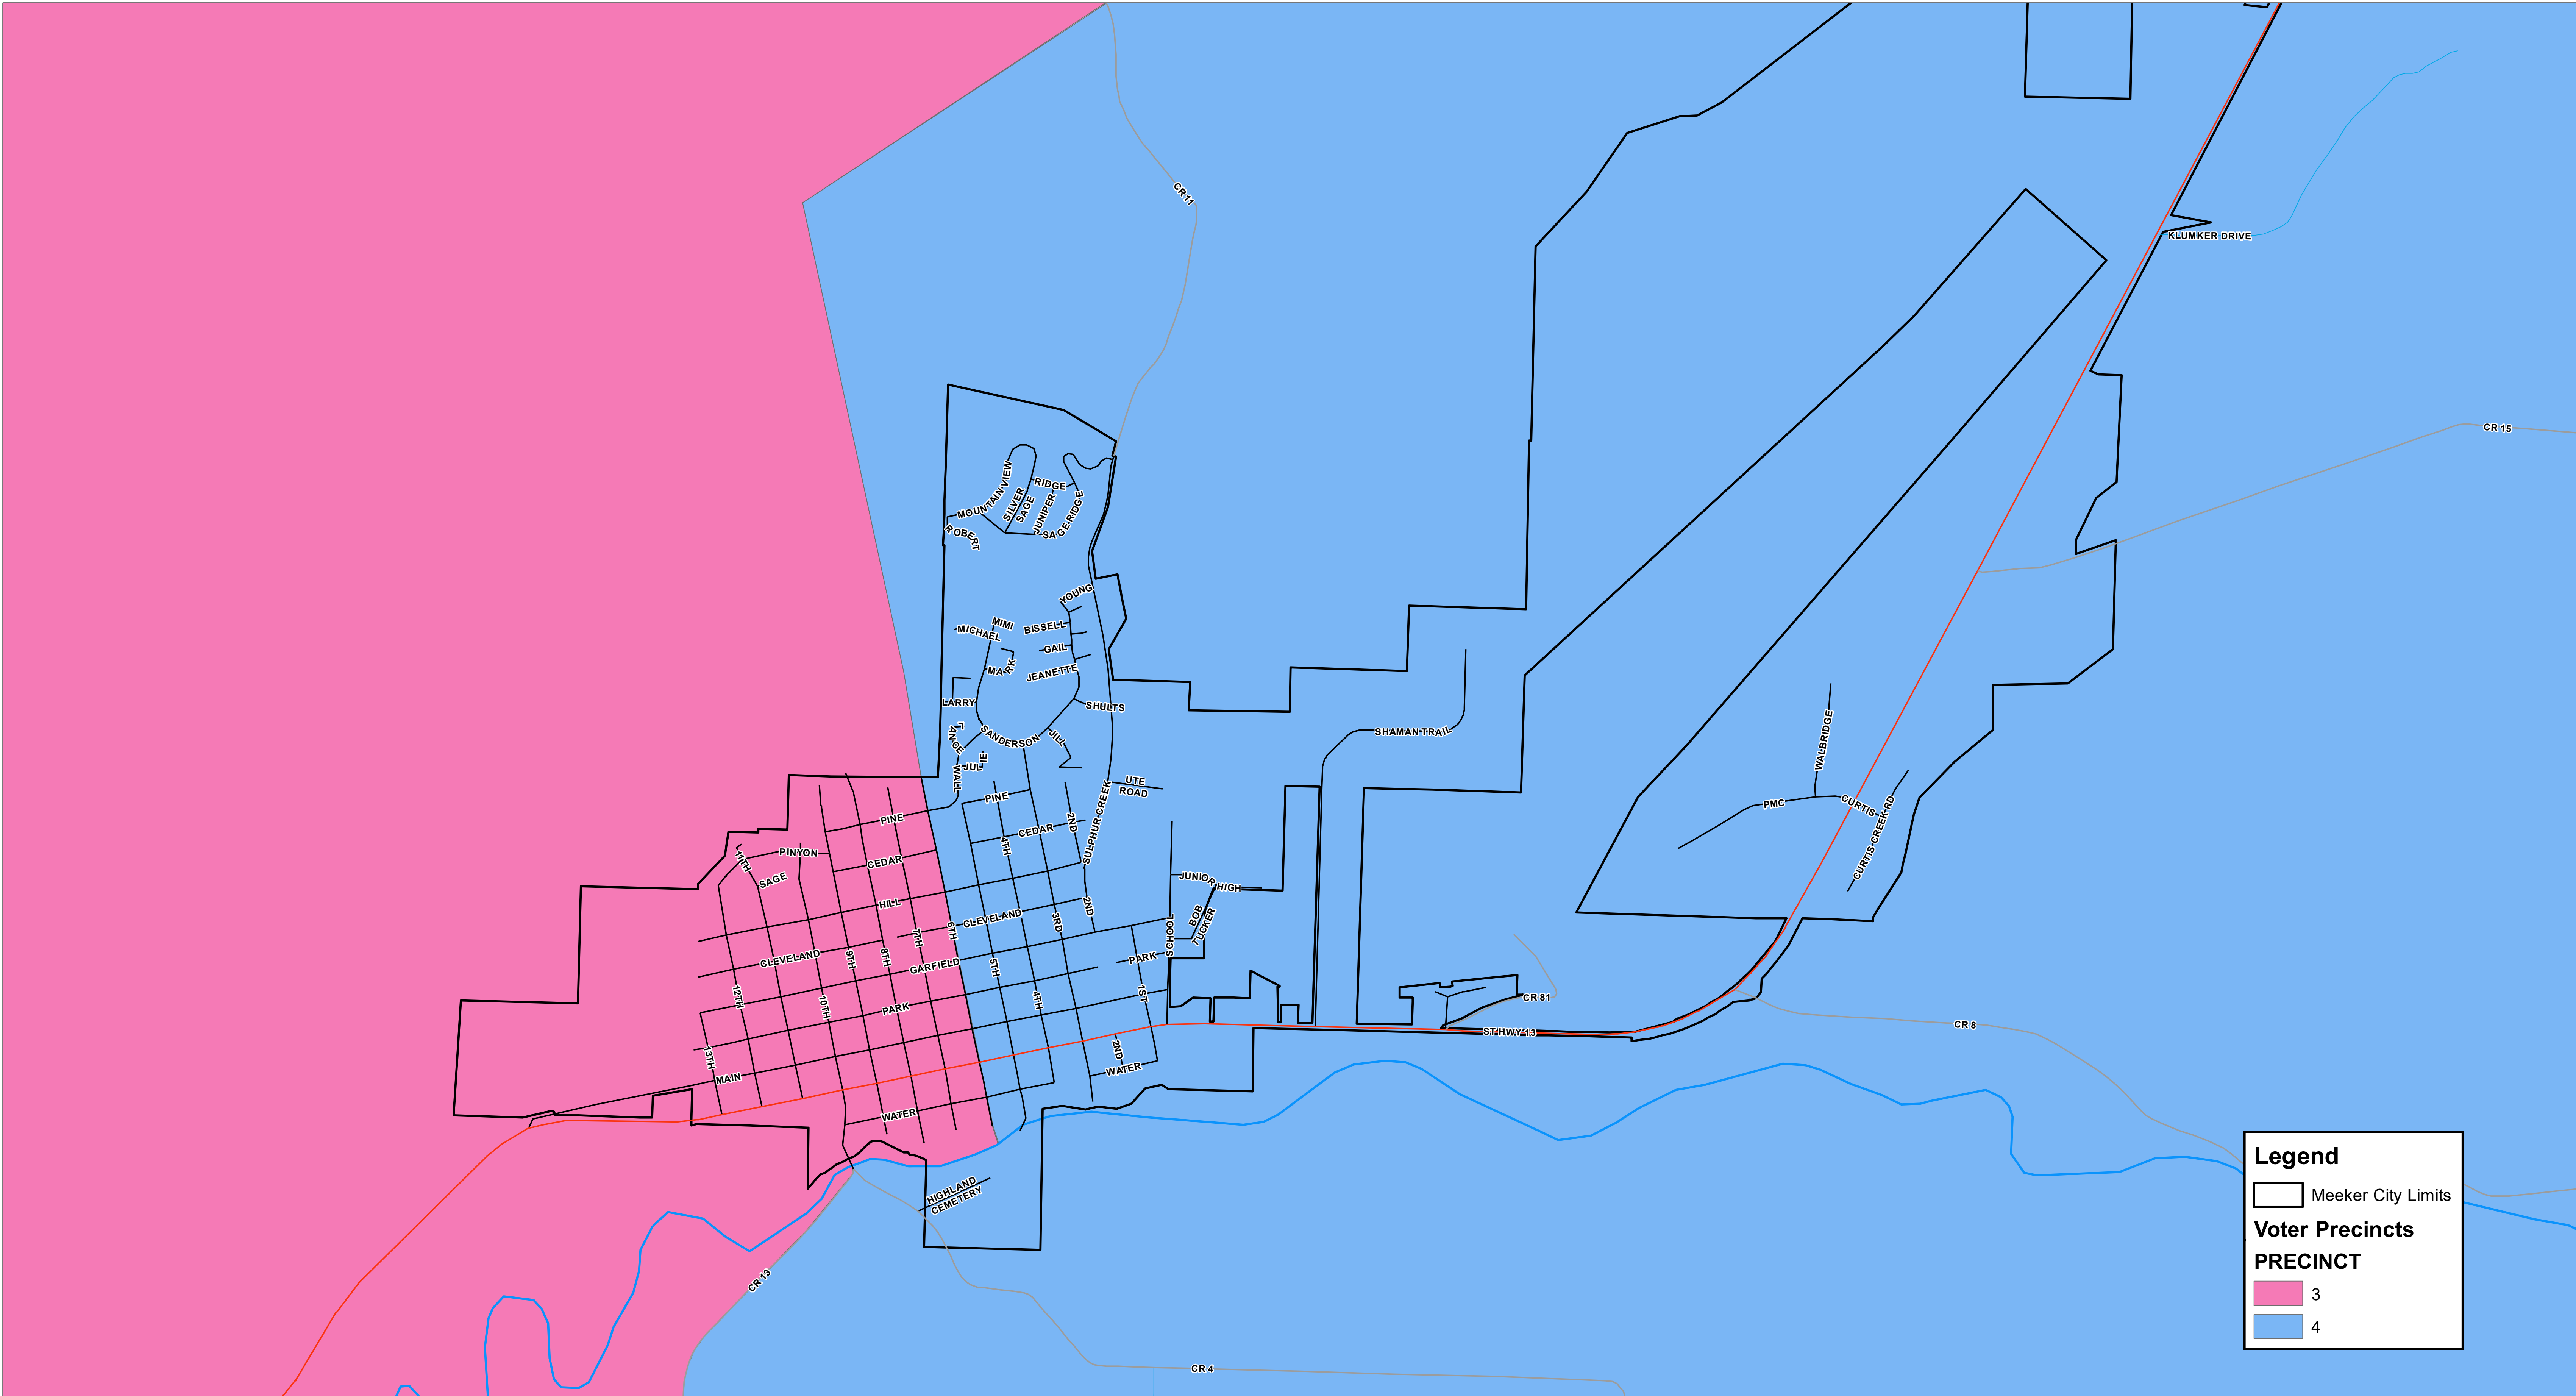

Rio Blanco County, CO

Meeker Area Voter Precincts Map

Legend

-  Meeker City Limits
- Voter Precincts**
- PRECINCT**
-  3
-  4

These maps and GIS products are mere representations of the land, features, lines, corners and points shown. These maps and GIS products are not intended to and do not replace actual legal surveys, ownership, legal descriptions and other information contained in official government records. Independent verification of all data contained herein should be obtained by any user of the map or GIS products. Rio Blanco County makes no warranty as to the accuracy of property boundaries, or placement, or location of any map features. Any user of these map or GIS products accepts same AS IS, WITH ALL FAULTS, and assumes all responsibility for the use thereof.